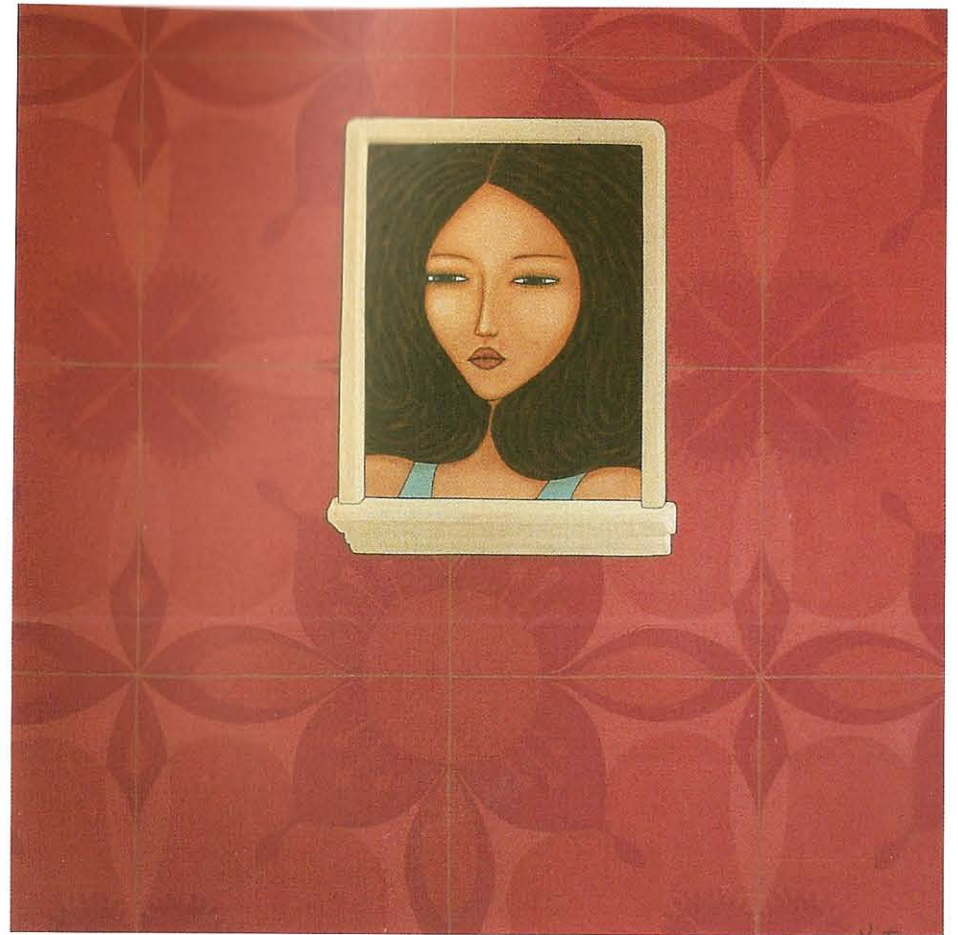

studio visit

volume two

Vaeta Zitman

www.vaeta.com

Manhattan Beach, CA
vzitman@hotmail.com / 310 546 3204

My work represents "plenty" through women with voluptuous bodies, huge afros and generous hands. Everything happens in the same plane where the female form takes over the format. This work doesn't present a specific reality nor realistic figures, although my reference is the real beauty I find in common women.

The Girlfriend
acrylic and texture paste on wood, 36 x 64 inches

Camila from the Window
acrylic on canvas, 70 x 70 inches